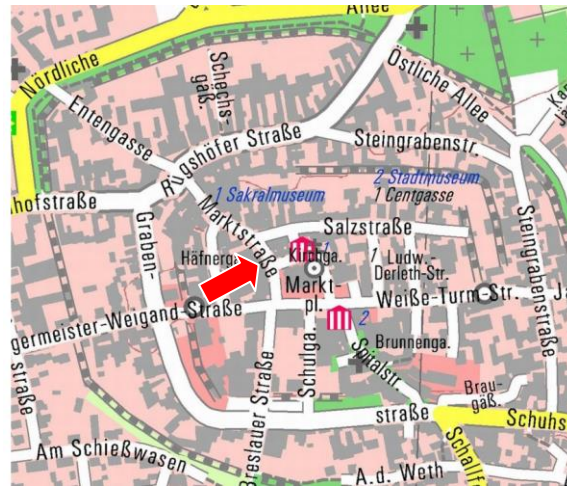

Der Künstler Gunter Demnig erinnert an die Opfer der NS-Zeit, indem er vor ihrem letzten selbstgewählten Wohnort Gedenktafeln aus Messing ins Trottoir einlässt.

Inzwischen liegen 49.000 STOLPERSTEINE in über 1200 Orten sowohl in Deutschland als auch in 18 europäischen Ländern.

Das Konzept Stolpersteine

STOLPERSTEINE

HIER WOHNTE 1933-1945

EIN KUNSTPROJEKT FÜR EUROPA VON GUNTER DEMNIG

WEITER >>>

The artist Gunter Demnig remembers the victims of National Socialism by installing commemorative brass plaques in the pavement in front of their last address of choice. There are now 49.000 STOLPERSTEINE (lit. "stumbling stones or blocks") in over 1200 places in Germany as well as in 18 European countries.

The concept Stumblingstones

STOLPERSTEINE

HERE LIVED 1933-1945

AN ART PROJECT FOR EUROPE BY GUNTER DEMNIG

START >>>

„Nein, nein man stolpert nicht und fällt hin, man stolpert mit dem Kopf und mit dem Herzen.“

Im Stadtzentrum Gerolzhofens - Marktstraße 7 - finden Sie die Stolpersteine.

Steinpaten für Familie Henle sind:

Herr Michael Glos

Bundeswirtschaftsminister a.D., CSU

Stein für Meta Henle, 1883

SPD - Ortsverein Gerolzhofen

Stein für Max Henle, 1882

Netzwerk für Gerolzhofen - Geo-net

Stein für Paul Henle, 1925

Initiative Stolpersteine für Gerolzhofen

KulturForum e.V.

Spendenkonto:

IBAN DE29 7935 0101 0021 327 48

BIC BAYLADEM1KSW

info@kulturforum-gerolzhofen.de